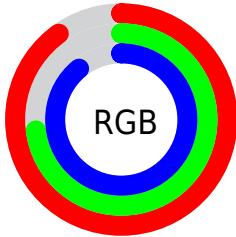

Distribution

- Red (90%)
- Green (73%)
- Blue (89%)