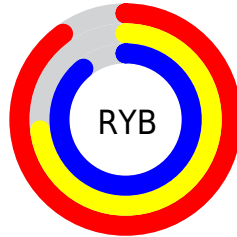

- Red (90%)
- Yellow (73%)
- Blue (89%)