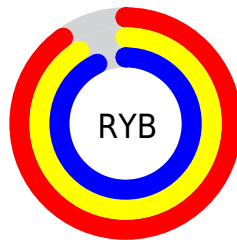

Conversions

Conversions Part 2

Format	Color
R _Y B	230, 233, 238
Decimal	15133934
CIE Lab	93.01, -1.62, -1.67
CIE LCh	93, 2.332, 225.833
Yxy	82.9869, 0.3075, 0.3269
Android (android.graphics.Color)	4293324014 (0xFFE6ECEE)
YUV	234.4340, 1.7580, -3.8886
Hunter-Lab	91.0972, -6.4633, 3.3745

Details

The RGB color `230, 236, 238` is a light color, and the websafe version is hex `FFFFFF`. A complement of this color would be `238, 232, 230`, and the grayscale version is `234, 234, 234`.

A 20% lighter version of the original color is `255, 255, 255`, and `175, 180, 182` is the 20% darker color. If you saturate the color by 10%, you get `206, 230, 238`, and if you desaturate by 10%, it is `254, 242, 238`.

Distribution

- Red (90%)
- Green (93%)
- Blue (93%)

- Red (90%)
- Yellow (91%)
- Blue (93%)

- Cyan (3%)
- Magenta (1%)
- Yellow (0%)
- Black (7%)

- Cyan (10%)
- Magenta (7%)
- Yellow (7%)

Brightness & Saturation Gradients