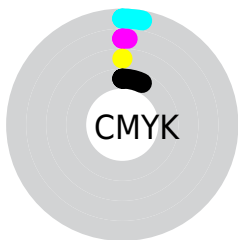

Conversions

Conversions Part 2

Format	Color
R _Y B	230, 233, 238
Decimal	15133934
CIE Lab	93.01, -1.62, -1.67
CIE LCh	93, 2.332, 225.833
Yxy	82.9869, 0.3075, 0.3269
Android (android.graphics.Color)	4293324014 (0xFFE6ECEE)
YUV	234.4340, 1.7580, -3.8886
Hunter-Lab	91.0972, -6.4633, 3.3745

Details

The RGB color `230, 236, 238` is a light color, and the websafe version is hex `FFFFFF`. A complement of this color would be `238, 232, 230`, and the grayscale version is `234, 234, 234`.

A 20% lighter version of the original color is `255, 255, 255`, and `175, 180, 182` is the 20% darker color. If you saturate the color by 10%, you get `206, 230, 238`, and if you desaturate by 10%, it is `254, 242, 238`.

Distribution

- Red (90%)
- Green (93%)
- Blue (93%)

- Red (90%)
- Yellow (91%)
- Blue (93%)

- Cyan (3%)
- Magenta (1%)
- Yellow (0%)
- Black (7%)

- Cyan (10%)
- Magenta (7%)
- Yellow (7%)

Brightness & Saturation Gradients