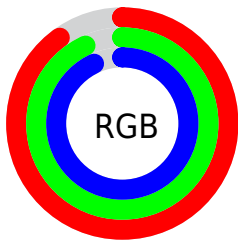

Distribution

- Red (90%)
- Green (93%)
- Blue (93%)