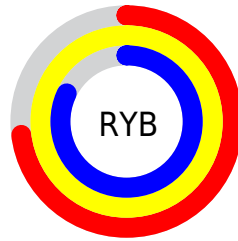

- Red (73%)
- Yellow (99%)
- Blue (82%)