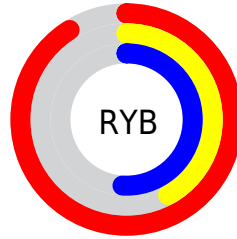

- Red (91%)
- Yellow (42%)
- Blue (51%)