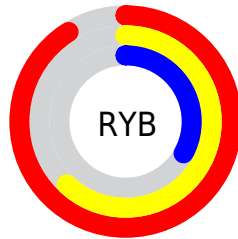

- Red (91%)
- Yellow (62%)
- Blue (33%)