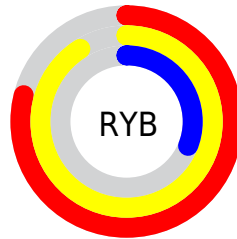

- Red (79%)
- Yellow (91%)
- Blue (31%)