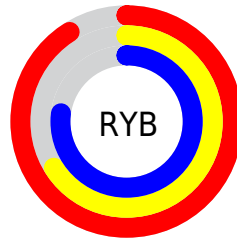

- Red (91%)
- Yellow (66%)
- Blue (77%)