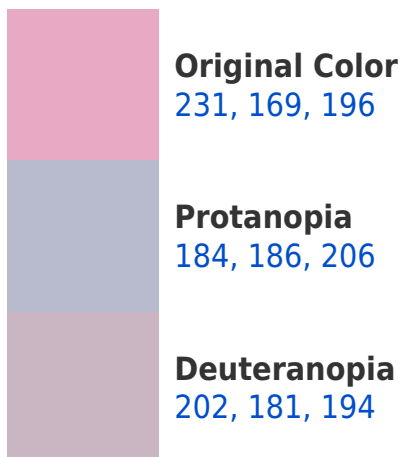

# Black Background

This preview shows how the RGB color 231, 169, 196 looks on a black background.

## RGB 231, 169, 196 Background

This preview shows how black text looks on a background with the RGB color 231, 169, 196.

This preview shows how white text looks on a background with the RGB color 231, 169, 196.

## Dichromacy

**Tritanopia**  
230, 171, 184

# Trichromacy

**Original Color**

231, 169, 196

**Protanomaly**

201, 180, 202

**Deuteranomaly**

213, 177, 195

**Tritanomaly**