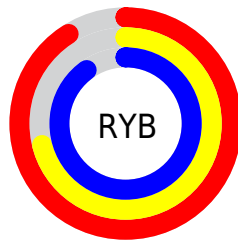

- Red (91%)
- Yellow (71%)
- Blue (90%)