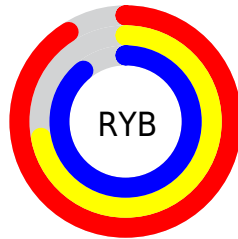

- Red (91%)
- Yellow (72%)
- Blue (89%)