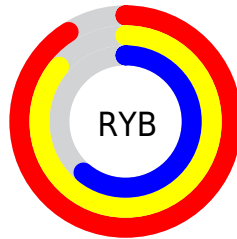

- Red (91%)
- Yellow (86%)
- Blue (61%)