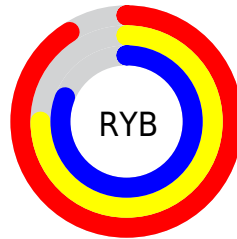

- Red (91%)
- Yellow (75%)
- Blue (81%)