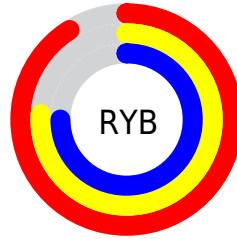

- Red (91%)
- Yellow (76%)
- Blue (75%)