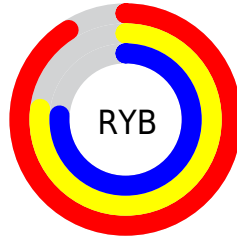

- Red (91%)
- Yellow (77%)
- Blue (76%)