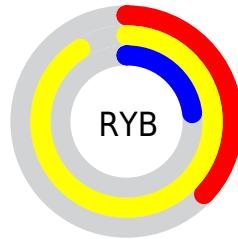

- Red (37%)
- Yellow (91%)
- Blue (23%)