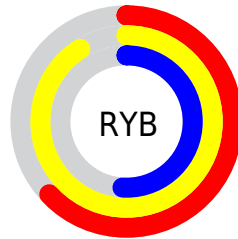

- Red (63%)
- Yellow (91%)
- Blue (51%)