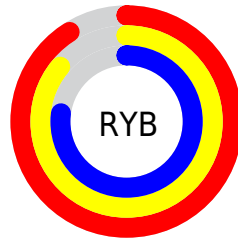

Details

The RGB color **231, 210, 196** is a light color, and the websafe version is hex **CCCCCC**. A complement of this color would be **196, 217, 231**, and the grayscale version is **215, 215, 215**.

A 20% lighter version of the original color is **255, 255, 253**, and **175, 156, 142** is the 20% darker color. If you saturate the color by 10%, you get **231, 196, 173**, and if you desaturate by 10%, it is **231, 224, 219**.

Distribution

Red (91%)

Green (82%)

Blue (77%)

Red (91%)

Yellow (86%)

Blue (77%)

Cyan (0%)