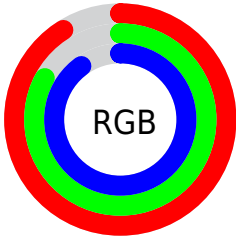

Distribution

- Red (91%)
- Green (83%)
- Blue (90%)