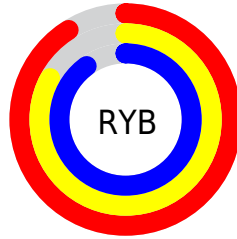

- Red (91%)
- Yellow (83%)
- Blue (90%)