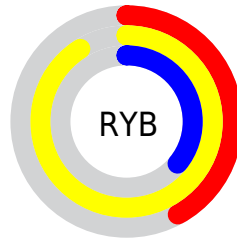

Details

The RGB color **231, 219, 93** is a light color, and the websafe version is hex **CCCC33**. The color can be described as light muted yellow. A complement of this color would be **93, 105, 231**, and the grayscale version is **209, 209, 209**.

A 20% lighter version of the original color is **255, 255, 148**, and **172, 164, 36** is the 20% darker color. If you saturate the color by 10%, you get **231, 217, 70**, and if you desaturate by 10%, it is **231, 221, 116**.

Distribution

Red (91%)

Green (86%)

Blue (36%)

Red (42%)

Yellow (91%)

Blue (36%)

Cyan (0%)