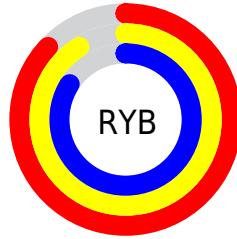

- Red (87%)
- Yellow (91%)
- Blue (84%)