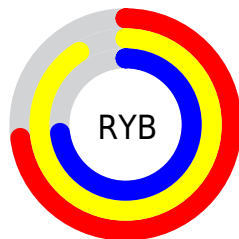

Red (73%)

Yellow (91%)

Blue (73%)