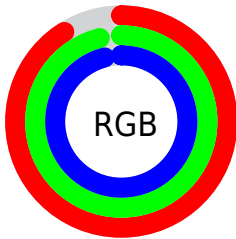

Distribution

Red (91%)

Green (96%)

Blue (96%)