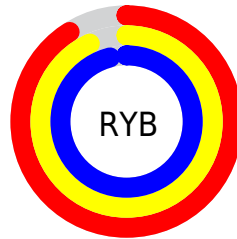

Details

The RGB color **231, 245, 246** is a light color, and the websafe version is hex FFFFFFFF. A complement of this color would be **246, 232, 231**, and the grayscale version is **241, 241, 241**.

A 20% lighter version of the original color is 255, 255, 255, and **175, 189, 190** is the 20% darker color. If you saturate the color by 10%, you get **206, 243, 246**, and if you desaturate by 10%, it is 255, 247, 246.

Distribution

Red (91%)

Green (96%)

Blue (96%)

Red (91%)

Yellow (93%)

Blue (96%)

Cyan (6%)