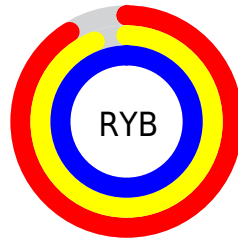

- Red (91%)
- Yellow (94%)
- Blue (100%)