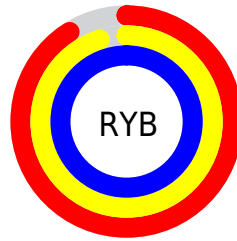

- Red (91%)
- Yellow (95%)
- Blue (100%)