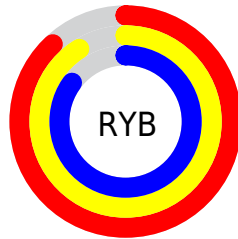

- Red (88%)
- Yellow (91%)
- Blue (85%)