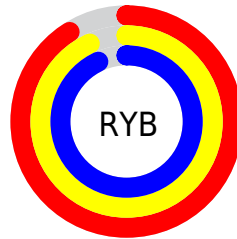

- Red (91%)
- Yellow (93%)
- Blue (93%)