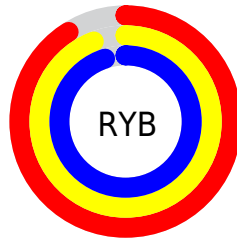

Conversions

Conversions Part 2

Format	Color
R _Y B	232, 240, 243
Decimal	15266797
CIE Lab	94.90, -4.71, 1.62
CIE LCh	95, 4.976, 161.013
Yxy	87.3714, 0.3092, 0.3351
Android (android.graphics.Color)	4293456877 (0xFFE8F3ED)
YUV	239.0270, -0.9993, -6.1627
Hunter-Lab	93.4727, -9.6301, 6.6080

Details

The RGB color `232, 243, 237` is a light color, and the websafe version is hex `FFFFFF`. A complement of this color would be `243, 232, 238`, and the grayscale version is `239, 239, 239`.

A 20% lighter version of the original color is `255, 255, 255`, and `176, 187, 181` is the 20% darker color. If you saturate the color by 10%, you get `208, 243, 224`, and if you desaturate by 10%, it is `255, 243, 250`.

Distribution

- Red (91%)
- Green (95%)
- Blue (93%)

- Red (91%)
- Yellow (94%)
- Blue (95%)

- Cyan (5%)
- Magenta (0%)
- Yellow (2%)
- Black (5%)

- Cyan (9%)
- Magenta (5%)
- Yellow (7%)

Brightness & Saturation Gradients