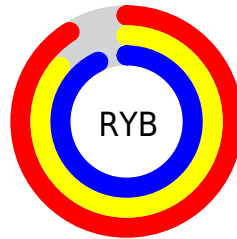

Details

The RGB color **233, 219, 236** is a light color, and the websafe version is hex **CCCCCC**. A complement of this color would be **222, 236, 219**, and the grayscale version is **225, 225, 225**.

A 20% lighter version of the original color is **255, 255, 255**, and **177, 164, 180** is the 20% darker color. If you saturate the color by 10%, you get **229, 195, 236**, and if you desaturate by 10%, it is **237, 243, 236**.

Distribution

Red (91%)

Green (86%)

Blue (93%)

Red (91%)

Yellow (86%)

Blue (93%)

Cyan (1%)