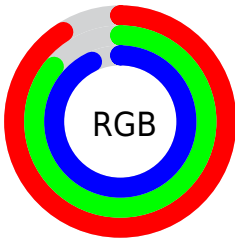

Distribution

Red (91%)

Green (86%)

Blue (93%)