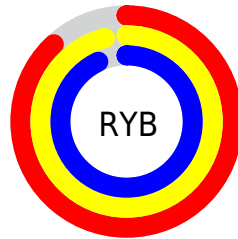

Conversions

Conversions Part 2

Format	Color
RYB	224, 246, 237
Decimal	15333088
CIELab	95.42, -8.15, 9.11
CIELCh	95, 12.217, 131.814
Yxy	88.6170, 0.3175, 0.3516
Android (android.graphics.Color)	4293523168 (0xFFE9F6E0)
YUV	239.6050, -7.6933, -5.7926
Hunter-Lab	94.1366, -13.0169, 13.3624

Details

The RGB color **233, 246, 224** is a light color, and the websafe version is hex FFFFFF. A complement of this color would be **237, 224, 246**, and the grayscale version is **240, 240, 240**.

A 20% lighter version of the original color is 255, 255, 255, and **177, 190, 169** is the 20% darker color. If you saturate the color by 10%, you get **218, 246, 199**, and if you desaturate by 10%, it is **248, 246, 249**.

Distribution

Red (91%)

Green (96%)

Blue (88%)

Red (88%)

Yellow (96%)

Blue (93%)

Cyan (5%)