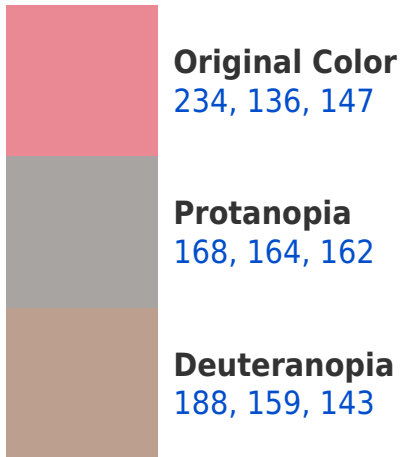

# Black Background

This preview shows how the RGB color 234, 136, 147 looks on a black background.

## RGB 234, 136, 147 Background

This preview shows how black text looks on a background with the RGB color 234, 136, 147.

This preview shows how white text looks on a background with the RGB color 234, 136, 147.

## Dichromacy

**Tritanopia**  
234, 136, 146

# Trichromacy

**Original Color**

234, 136, 147

**Protanomaly**

192, 154, 157

**Deuteranomaly**

205, 151, 144

**Tritanomaly**