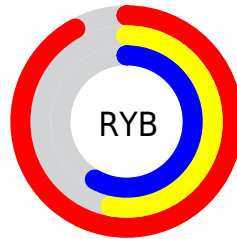

- Red (92%)
- Yellow (53%)
- Blue (58%)