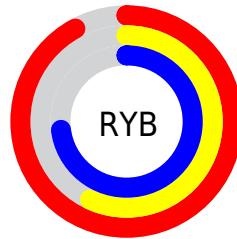

- Red (92%)
- Yellow (57%)
- Blue (73%)