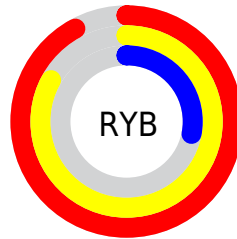

- Red (92%)
- Yellow (83%)
- Blue (28%)