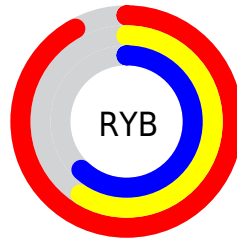

- Red (92%)
- Yellow (59%)
- Blue (62%)