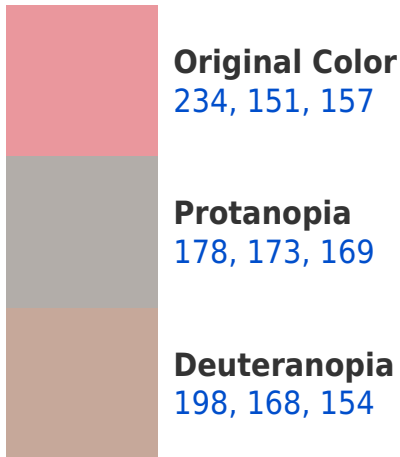

# Black Background

This preview shows how the RGB color 234, 151, 157 looks on a black background.

## RGB 234, 151, 157 Background

This preview shows how black text looks on a background with the RGB color 234, 151, 157.

This preview shows how white text looks on a background with the RGB color 234, 151, 157.

## Dichromacy

**Tritanopia**  
234, 150, 162

# Trichromacy

**Original Color**

234, 151, 157

**Protanomaly**

198, 165, 165

**Deuteranomaly**

211, 162, 155

**Tritanomaly**