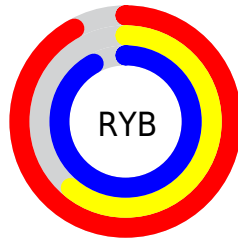

- Red (92%)
- Yellow (61%)
- Blue (92%)