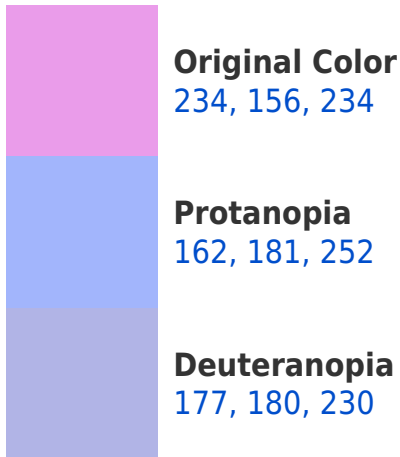

A 20% lighter version of the original color is **255, 212, 255**, and **177, 103, 178** is the 20% darker color. If you saturate the color by 10%, you get **234, 133, 234**, and if you desaturate by 10%, it is **234, 179, 234**.

Large Text (above 18pt) WCAG AAA ✓ Pass

Any Text WCAG AAA ✓ Pass

If you want to check with other color combinations, try the [Color Contrast Checker](#).

RGB 234, 156, 234 Background

This preview shows how black text looks on a background with the RGB color 234, 156, 234.

Dichromacy

Tritanopia
227, 167, 180

Trichromacy

Original Color

234, 156, 234

Protanomaly

188, 172, 245

Deuteranomaly

198, 171, 231

Tritanomaly

230, 163, 200

Monochromacy

Original Color

234, 156, 234

Achromatopsia

188, 188, 188