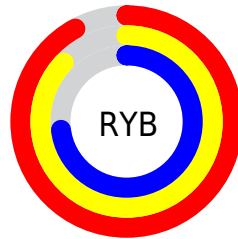

Details

The RGB color **234, 207, 187** is a light color, and the websafe version is hex **FFCCCC**. A complement of this color would be **187, 214, 234**, and the grayscale version is **213, 213, 213**.

A 20% lighter version of the original color is **255, 255, 243**, and **178, 153, 134** is the 20% darker color. If you saturate the color by 10%, you get **234, 194, 164**, and if you desaturate by 10%, it is **234, 220, 210**.

Distribution

Red (92%)

Green (81%)

Blue (73%)

Red (92%)

Yellow (87%)

Blue (73%)

Cyan (0%)