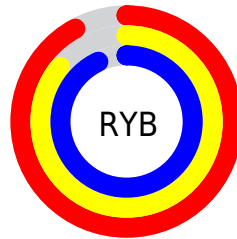

Details

The RGB color **234, 219, 237** is a light color, and the websafe version is hex **CCCCCC**. A complement of this color would be **222, 237, 219**, and the grayscale version is **225, 225, 225**.

A 20% lighter version of the original color is **255, 255, 255**, and **178, 164, 181** is the 20% darker color. If you saturate the color by 10%, you get **230, 195, 237**, and if you desaturate by 10%, it is **238, 243, 237**.

Distribution

Red (92%)

Green (86%)

Blue (93%)

Red (92%)

Yellow (86%)

Blue (93%)

Cyan (1%)