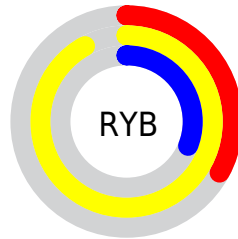

- Red (33%)
- Yellow (92%)
- Blue (31%)