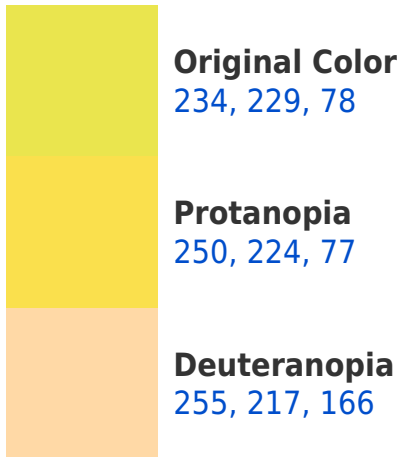

These gradients show how the RGB color 234, 229, 78 changes by changing the brightness by 10 percent. The first figure shows a shift by +10% for each color and the second figure -10%.

Similar to the brightness gradients but the following saturation gradients show a change of the RGB color 234, 229, 78 by changing the saturation by 10% instead.

151, 78, 234

106, 106, 117

0, 6, 181

0, 2, 54

Previews

White Background

This preview shows how the RGB color 234, 229, 78 looks on a white background.

Color Contrast Check

RGB 234, 229, 78 Background

This preview shows how black text looks on a background with the RGB color 234, 229, 78.

This preview shows how white text looks on a background with the RGB color 234, 229, 78.

Dichromacy

Tritanopia
248, 214, 231

Trichromacy

Original Color
234, 229, 78

Protanomaly
244, 226, 77

Deuteranomaly
247, 221, 134

Tritanomaly
243, 219, 175

Monochromacy