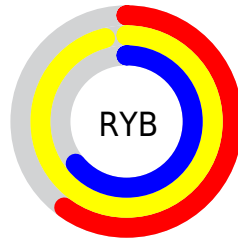

Details

The RGB color **234, 244, 152** is a light color, and the websafe version is hex **FFFF99**. A complement of this color would be **162, 152, 244**, and the grayscale version is **231, 231, 231**.

A 20% lighter version of the original color is **255, 255, 207**, and **177, 188, 99** is the 20% darker color. If you saturate the color by 10%, you get **231, 244, 128**, and if you desaturate by 10%, it is **237, 244, 176**.

Distribution

Red (92%)

Green (96%)

Blue (60%)

Red (60%)

Yellow (96%)

Blue (64%)

Cyan (4%)