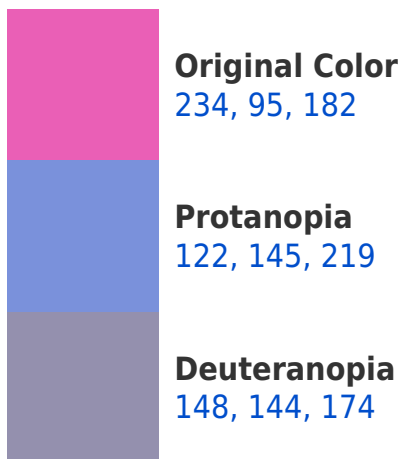

# Black Background

This preview shows how the RGB color 234, 95, 182 looks on a black background.

## RGB 234, 95, 182 Background

This preview shows how black text looks on a background with the RGB color 234, 95, 182.

This preview shows how white text looks on a background with the RGB color 234, 95, 182.

## Dichromacy

**Tritanopia**  
228, 110, 118

# Trichromacy

**Original Color**

234, 95, 182

**Protanomaly**

163, 127, 206

**Deuteranomaly**

179, 126, 177

**Tritanomaly**