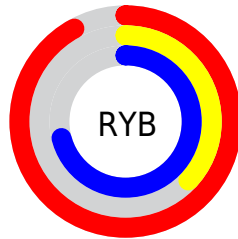

- Red (92%)
- Yellow (37%)
- Blue (71%)