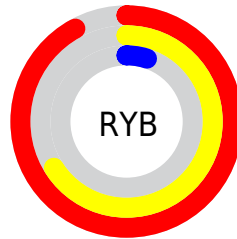

- Red (92%)
- Yellow (66%)
- Blue (5%)