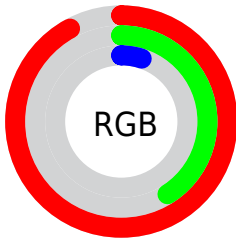

Distribution

- Red (92%)
- Green (41%)
- Blue (5%)