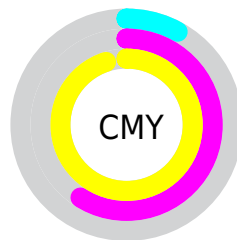

Details

The RGB color **235, 105, 14** is a dark color, and the websafe version is hex **FF6600**. The color can be described as dark washed orange. A complement of this color would be **14, 144, 235**, and the grayscale version is **134, 134, 134**.

A 20% lighter version of the original color is **255, 159, 73**, and **171, 52, 0** is the 20% darker color. If you saturate the color by 10%, you get **235, 97, 0**, and if you desaturate by 10%, it is **235, 119, 38**.

Distribution

- Red (92%)
- Green (41%)
- Blue (5%)

- Red (92%)
- Yellow (66%)
- Blue (5%)

- Cyan (0%)
- Magenta (55%)
- Yellow (94%)
- Black (8%)

- Cyan (8%)
- Magenta (59%)
- Yellow (95%)

Brightness & Saturation Gradients

These gradients show how the RGB color 235, 105, 14 changes by changing the brightness by 10 percent. The first figure shows a shift by +10% for each color and the second figure -10%.

Similar to the brightness gradients but the following saturation gradients show a change of the RGB color 235, 105, 14 by changing the saturation by 10% instead.