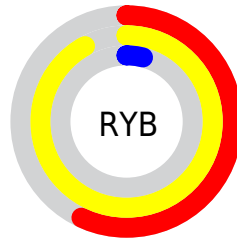

Details

The RGB color **235, 151, 11** is a dark color, and the websafe version is hex **FF9900**. The color can be described as dark washed orange. A complement of this color would be **11, 95, 235**, and the grayscale version is **161, 161, 161**.

A 20% lighter version of the original color is **255, 205, 79**, and **173, 100, 0** is the 20% darker color. If you saturate the color by 10%, you get **235, 147, 0**, and if you desaturate by 10%, it is **235, 160, 34**.

Distribution

Red (92%)

Green (59%)

Blue (4%)

Red (57%)

Yellow (92%)

Blue (4%)

Cyan (0%)