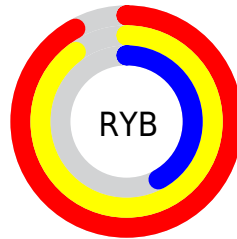

- Red (92%)
- Yellow (90%)
- Blue (42%)