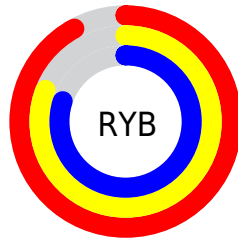

- Red (92%)
- Yellow (81%)
- Blue (80%)