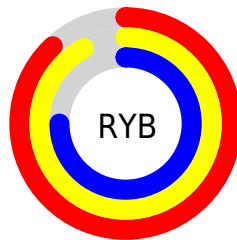

Details

The RGB color **235, 216, 191** is a light color, and the websafe version is hex **CCCCCC**. A complement of this color would be **191, 210, 235**, and the grayscale version is **219, 219, 219**.

A 20% lighter version of the original color is **255, 255, 247**, and **179, 161, 138** is the 20% darker color. If you saturate the color by 10%, you get **235, 206, 168**, and if you desaturate by 10%, it is **235, 226, 215**.

Distribution

Red (92%)

Green (85%)

Blue (75%)

Red (88%)

Yellow (92%)

Blue (75%)

Cyan (0%)