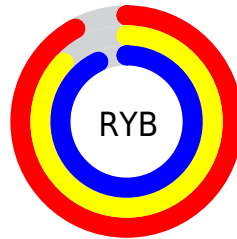

Details

The RGB color **235, 222, 237** is a light color, and the websafe version is hex **CCCCCC**. A complement of this color would be **224, 237, 222**, and the grayscale version is **228, 228, 228**.

A 20% lighter version of the original color is **255, 255, 255**, and **179, 167, 181** is the 20% darker color. If you saturate the color by 10%, you get **232, 198, 237**, and if you desaturate by 10%, it is **238, 246, 237**.

Distribution

Red (92%)

Green (87%)

Blue (93%)

Red (92%)

Yellow (87%)

Blue (93%)

Cyan (1%)