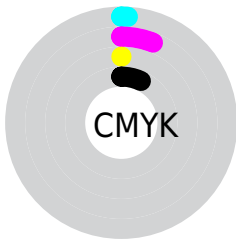

Details

The RGB color **235, 222, 237** is a light color, and the websafe version is hex **CCCCCC**. A complement of this color would be **224, 237, 222**, and the grayscale version is **228, 228, 228**.

A 20% lighter version of the original color is **255, 255, 255**, and **179, 167, 181** is the 20% darker color. If you saturate the color by 10%, you get **232, 198, 237**, and if you desaturate by 10%, it is **238, 246, 237**.

Distribution

Red (92%)

Green (87%)

Blue (93%)

Red (92%)

Yellow (87%)

Blue (93%)

Cyan (1%)

Magenta (6%)

Yellow (0%)

Black (7%)

Cyan (8%)

Magenta (13%)

Yellow (7%)

Brightness & Saturation Gradients

These gradients show how the RGB color 235, 222, 237 changes by changing the brightness by 10 percent. The first figure shows a shift by +10% for each color and the second figure -10%.