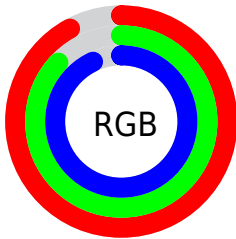

Distribution

Red (92%)

Green (87%)

Blue (93%)