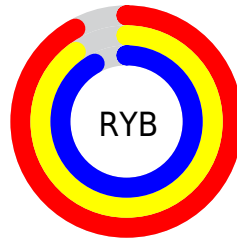

Conversions

Conversions Part 2

Format	Color
RYB	235, 229, 235
Decimal	15459819
CIELab	91.55, 3.09, -2.20
CIELCh	92, 3.794, 324.506
Yxy	79.6989, 0.3130, 0.3228
Android (android.graphics.Color)	4293649899 (0xFFEBE5EB)
YUV	231.4780, 1.7363, 3.0888
Hunter-Lab	89.2743, -1.7207, 2.7812

Details

The RGB color **235, 229, 235** is a light color, and the websafe version is hex FFFFFF. A complement of this color would be **229, 235, 229**, and the grayscale version is **231, 231, 231**.

A 20% lighter version of the original color is 255, 255, 255, and **179, 174, 179** is the 20% darker color. If you saturate the color by 10%, you get **235, 206, 235**, and if you desaturate by 10%, it is **235, 253, 235**.

Distribution

- Red (92%)
- Green (90%)
- Blue (92%)

- Red (92%)
- Yellow (90%)
- Blue (92%)

- Cyan (0%)
- Magenta (3%)
- Yellow (0%)
- Black (8%)

- Cyan (8%)
- Magenta (10%)
- Yellow (8%)

Brightness & Saturation Gradients