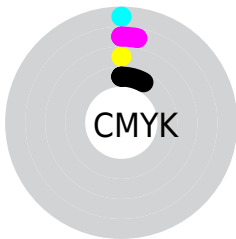

Color

RGB(235, 229, 235)

Conversions

Conversions Part 1

Format	Color
Hex	EBE5EB
RGB	235, 229, 235
RGB Percent	92%, 90%, 92%
CMY	0.0784, 0.1020, 0.0784
CMYK	0.00, 0.03, 0.00, 0.08
HSL	300°, 13%, 91%
HSV	300°, 3%, 92%
XYZ	77.2757, 79.6989, 89.9078
YIQ	231.4780, 1.6500, 3.1380

Conversions

Conversions Part 2

Format	Color
RYB	235, 229, 235
Decimal	15459819
CIELab	91.55, 3.09, -2.20
CIELCh	92, 3.794, 324.506
Yxy	79.6989, 0.3130, 0.3228
Android (android.graphics.Color)	4293649899 (0xFFEBE5EB)
YUV	231.4780, 1.7363, 3.0888
Hunter-Lab	89.2743, -1.7207, 2.7812

Details

The RGB color **235, 229, 235** is a light color, and the websafe version is hex FFFFFF. A complement of this color would be **229, 235, 229**, and the grayscale version is **231, 231, 231**.

A 20% lighter version of the original color is 255, 255, 255, and **179, 174, 179** is the 20% darker color. If you saturate the color by 10%, you get **235, 206, 235**, and if you desaturate by 10%, it is **235, 253, 235**.

Distribution

- Red (92%)
- Green (90%)
- Blue (92%)

- Red (92%)
- Yellow (90%)
- Blue (92%)

- Cyan (0%)
- Magenta (3%)
- Yellow (0%)
- Black (8%)

- Cyan (8%)
- Magenta (10%)
- Yellow (8%)

Brightness & Saturation Gradients