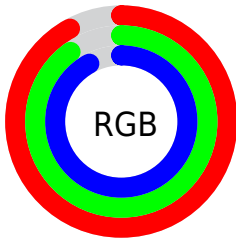

Distribution

- Red (92%)
- Green (90%)
- Blue (92%)