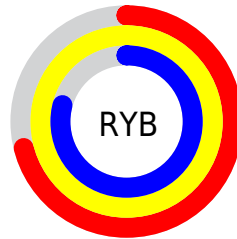

- Red (71%)
- Yellow (100%)
- Blue (79%)