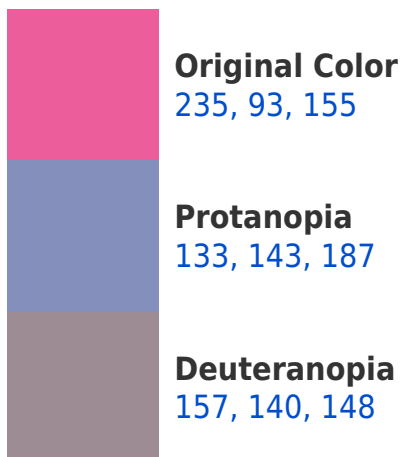

A 20% lighter version of the original color is **255, 149, 209**, and **175, 31, 104** is the 20% darker color. If you saturate the color by 10%, you get **235, 69, 142**, and if you desaturate by 10%, it is **235, 116, 168**.

Any Text WCAG AAA × Fail

If you want to check with other color combinations, try the [Color Contrast Checker](#).

RGB 235, 93, 155 Background

This preview shows how black text looks on a background with the RGB color 235, 93, 155.

This preview shows how white text looks on a background with the RGB color 235, 93, 155.

Color Blindness Simulation

Color vision deficiency is a very complex topic, and I could not describe the different causes any better than Wikipedia does, so if you want to learn more, you should check out their [article about color blindness](#).

Dichromacy

Tritanopia
231, 103, 110

Trichromacy

Original Color
235, 93, 155

Protanomaly
170, 125, 175

Deuteranomaly
185, 123, 151

Tritanomaly
232, 99, 126

Monochromacy