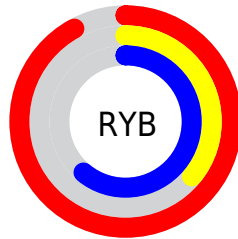

- Red (92%)
- Yellow (36%)
- Blue (61%)