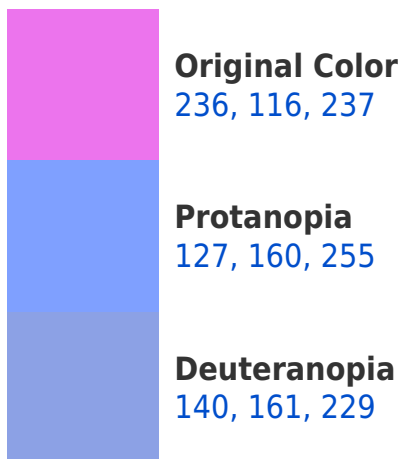

A 20% lighter version of the original color is **255, 172, 255**, and **178, 59, 181** is the 20% darker color. If you saturate the color by 10%, you get **236, 92, 237**, and if you desaturate by 10%, it is **236, 140, 237**.

RGB 236, 116, 237 Background

This preview shows how black text looks on a background with the RGB color 236, 116, 237.

This preview shows how white text looks on a background with the RGB color 236, 116, 237.

Dichromacy

Tritanopia
225, 138, 148

Trichromacy

Original Color

236, 116, 237

Protanomaly

167, 144, 248

Deuteranomaly

175, 145, 232

Tritanomaly

229, 130, 180

Monochromacy

Original Color

236, 116, 237

Achromatopsia

166, 166, 166