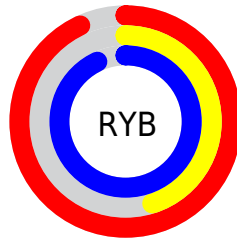

- Red (93%)
- Yellow (45%)
- Blue (93%)