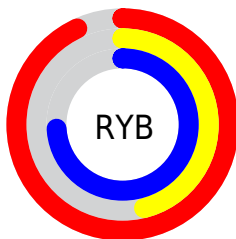

- Red (93%)
- Yellow (46%)
- Blue (74%)