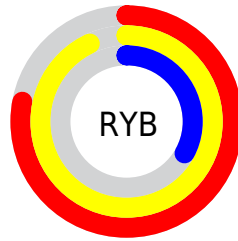

Details

The RGB color **236, 171, 85** is a light color, and the websafe version is hex **CC9933**. The color can be described as light muted orange. A complement of this color would be **85, 150, 236**, and the grayscale version is **181, 181, 181**.

A 20% lighter version of the original color is **255, 226, 137**, and **176, 119, 33** is the 20% darker color. If you saturate the color by 10%, you get **236, 161, 61**, and if you desaturate by 10%, it is **236, 181, 109**.

Distribution

Red (93%)

Green (67%)

Blue (33%)

Red (78%)

Yellow (93%)

Blue (33%)

Cyan (0%)